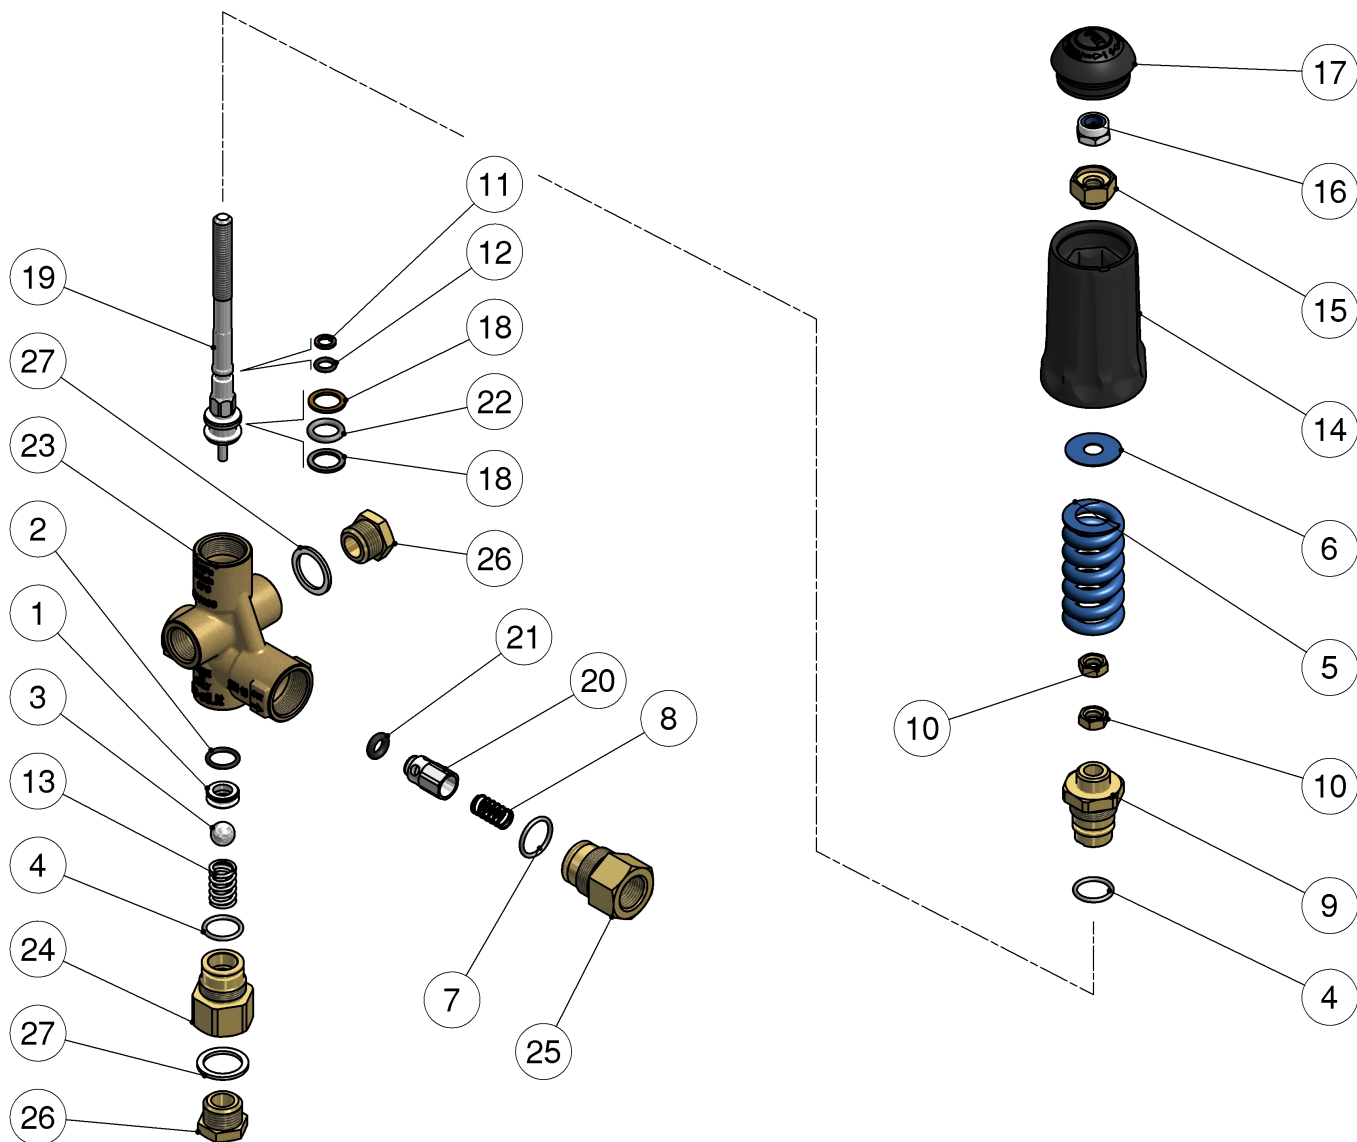

K1K2K3K4

1	60.0259.20	Seat, 8mm + O-ring, 1,78mm	1	•				10
2	10.3059.01	O-ring, 1,78x11,11 mm Ni 85	1					10
3	14.7461.00	Ball, 13/32" Sst.	1	•				10
4	10.3064.01	O-ring, 1,78x14 mm Ni 85	2	•				10
5	60.0033.61	Spring, 5,7x26x53 mm blue	1					5
5	60.0012.61	Spring, 5x25x50 mm white (1)	1					5
6	14.3720.40	Washer, 9,2x24x0,5 mm	1					10
7	10.3066.01	O-ring, 1,78x15,6 mm Ni 85	1	•				10
8	60.0053.51	Spring, 0,7x9x20 mm Sst.	1					10
9	60.0146.31	Piston holder, brass	1					5
10	11.4573.31	Hex. nut, M8, brass	2					10
11	10.4006.01	Back-up ring, opn. 6,2x9x1,2 mm	1	•				10
12	10.3051.01	O-ring, 1,78x6,07 mm	1	•				10
13	60.0410.51	Spring, 1,6x11,5x20 mm Sst.	1					5
14	60.0148.24	Knob + Plug -PulsarRv	1					5
16	11.4589.10	Hex. locknut, M8	1					10

K1K2K3K4

18	10.4021.00	Back-up ring, opn. 11,5x15,9x1,2 mm	2	•				10
19	60.0034.51	Puls.RV ex. piston, Sst.(2 bk)	1					5
20	60.0052.99	Shutter pin, brass+o-ring 3x6 mm	1					10
21	10.3213.00	O-ring, 3x6 mm	1	•				10
22	10.3175.00	O-ring, 2,62x10,77 mm	1	•				10
23	60.0141.35	Housing -Pulsar Rv 3/8 Bsp F brass	1					1
23	60.0136.35	Housing -Pulsar Rv 3/8 Npt F brass (2,3,4)	1					1
24	60.0142.31	Suction coupl., 3/8F Bsp brass	1					10
24	60.0137.31	Suction coupl., 3/8F Npt brass (2,3)	1					10
24	60.0121.31	Ball grub screw, brass (4)	1					5
25	60.1811.31	Shutter coupl., 3/8F Bsp brass	1					3
25	60.1817.31	3/8Npt F nipple (2,3,4)	1					3
25	60.0138.31	Outlet nipple 3/8 Bsp M brass (5)	1					3
26	60.0028.31	Plug,brass 3/8 Bsp,hex.19	2					25
26	60.0025.31	Grub screw, brass 3/8M Npt (2,3,4)	2					10
27	14.4042.00	Washer, 16,7x22x1,5 mm alu.	2					25

K1

K1	60.0009.24	Spares kit -Pulsar Rv, 9(11)x1pcs.	1					1
----	------------	------------------------------------	---	--	--	--	--	---

(1) 60.0007.00 (2) 60.0007.05 (3) 60.0007.65 (4) 60.0007.86 (5) 60.0007.63