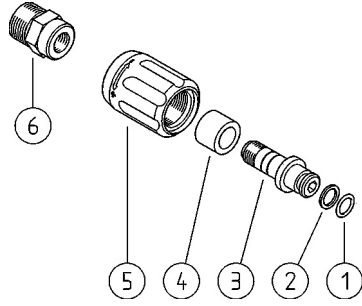

26.0900.00 ARG B M22 rot.screw-type coupl.1/4M Bsp

26.0910.00 ARG B M22 rot.screw-type coupl.-A M22

		K1	K2	K3	K4	
1	10.3109.95R O-ring, 2,4x9,3 mm Vi 70	1				25
2	10.4010.01R Back-up ring,10,2x13,9x1,2mm	1				50
3	26.0911.31R Plug -ARG, 14mm-1/4M Bsp brass	1				1
4	26.0912.85R Bushing, 13x20x15 mm PTFE	1				3
5	26.0913.22R Hand nut -ARG, M22x1,5-13mm black	1				1
6	26.0002.31R AR1 A M22 screw-typ.nipp.1/4F Bsp (1)	1				25