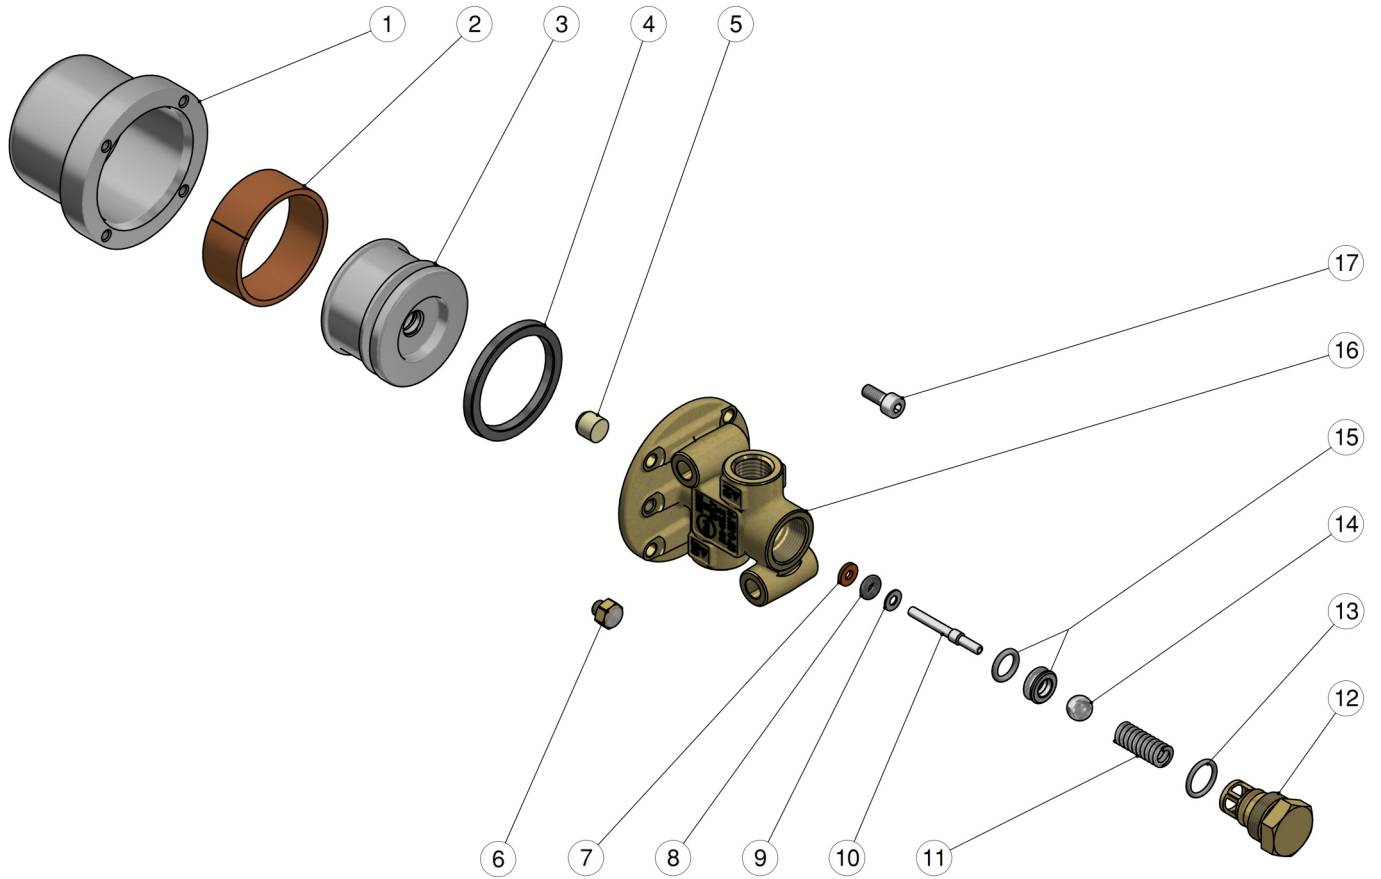

30.3280.00 RP30 1/4FF Bsp air compr.on-off gun

		K1	K2	K3	K4			K1	K2	K3	K4		
1	30.3283.41R Jacket, Al -RP30	1				3	10	30.0704.51R Piston, 3-4 mm Sst.	1				10
2	30.3285.85R Bushing, opn. 118x14,8mm PTFE	1				5	11	30.2596.51R Spring, 1,5x6,1x23 mm Sst.	1				10
3	30.3281.41R Piston, RP30	1				2	12	30.2595.31R Spring plug, M16x1 brass	1				10
4	10.2041.32R Piston seal, 40x32x3,25 mm	1				3	13	10.3020.02R O-ring, 1,5x10 mm Ni 85	1				10
5	30.0675.84R Stop pin, 8x7,1mm PA	1				10	14	14.7448.00R Ball, 5/16" Sst.	1				10
6	13.0805.00R Screw M5 brass	1				3	15	30.1708.20R Seat, 6mm Sst.+O-ring 1,78mm NBR85	1				10
7	10.4018.00R Back-up ring, 3,2x7,5x1,2 mm	1				10	16	30.3282.35R Brass hous.-RP30-1/4"Bsp FF	1				2
8	10.3165.00R O-ring, 2,62x2,84 mm Vi 70	1				10	17	16.1834.00R Z.pl.screw M4x10 mm	4				10
9	14.3511.00R Washer, 3,2x7x0,5 mm sst.	1				10							